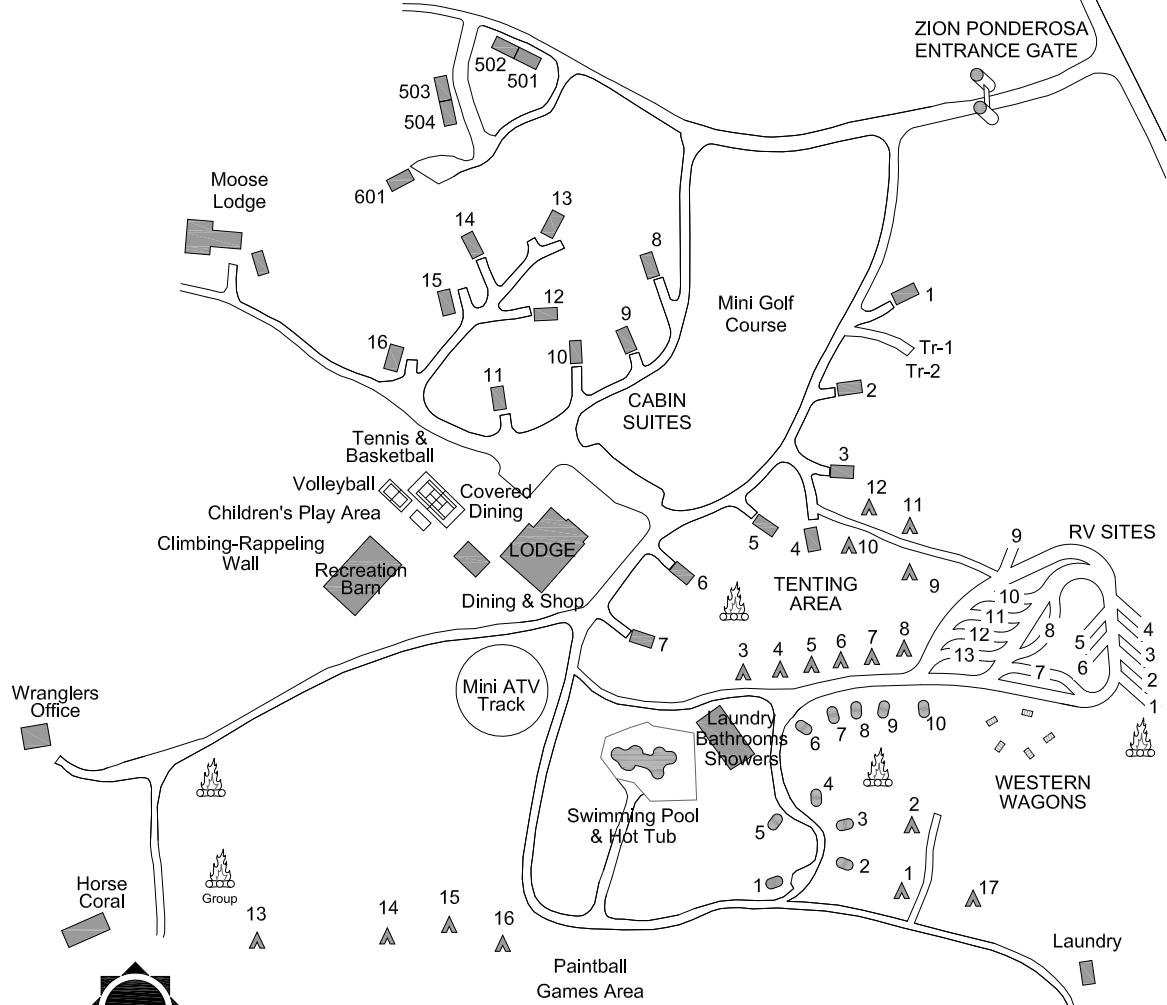

# Map of Main Resort Area (Vacation Home Map Below)

  
**ZION**  
**PONDEROSA**  
  
**RANCH RESORT**  
**ZION RIDGE**

  
**North**

-  Campfire Area
-  Cowboy Cabins
-  Other Cabins
-  Tenting Sites

To  
Vacation  
Homes

ZION PONDEROSA  
RANCH RESORT

ZION RIDGE  
ENTRANCE GATE

# VACATION HOME MAP

**ZION  
PONDEROSA**  
RANCH RESORT  
ZION RIDGE